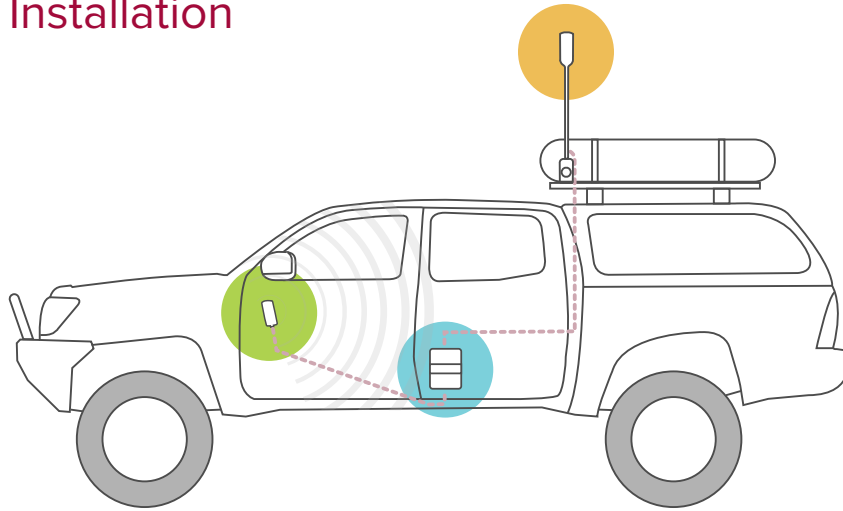

Installation

1. 1 **Outside Antenna:** The outside antenna communicates back and forth with nearby cell towers.
2. 2 **Booster:** The booster amplifies any cell signal it receives from the outside antenna.
3. 3 **Inside Antenna:** The inside antenna broadcasts the amplified signal for use throughout the vehicle.

Available Accessories

Buyers can purchase accessories for additional customization.

Package Dimensions

20.75 L x 11.5 W x 3.75 H

TOP/BOTTOM

MASTER CARTON: 23 x 19 x 13 | 35.9 Lbs. | QTY 5

Support

2-Year Warranty from Purchase.

Website: www.weboost.ca/support

Phone: +1 866 294 1660

Monday to Saturday

FOR PARTNER'S USE

ASSEMBLED IN THE USA

Innovation, Science and
Economic Development Canada

UPC

DRIVE REACH OVERLAND

8 10005 96401 2